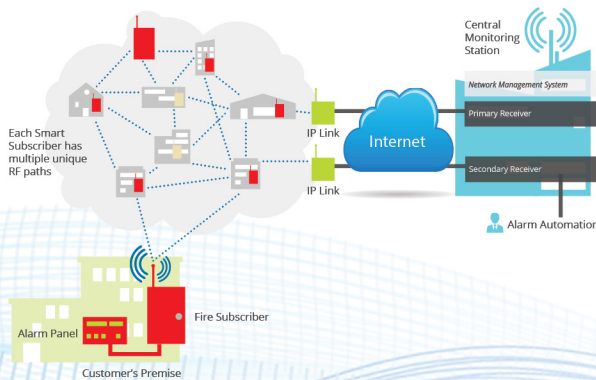

UNITED SYSTEMS
FIRE & SECURITY

*Mesh Radio
Alarm Communications
Technology*

UNITED SYSTEMS
FIRE & SECURITY

5045 Rogers Street, Ste 11
Las Vegas, NV 89118

O. 844.777.USFS
D. 702.945.0291
C. 702.823.6979
F. 702.965.2500
www.usfs.us

Don't trust your home or business to outdated alarm transmission systems that are slow, can fail, or be rendered inoperative when they are needed most.

Advanced wireless mesh radio technology is the most reliable and fastest method available in the security industry for alarm transmission.