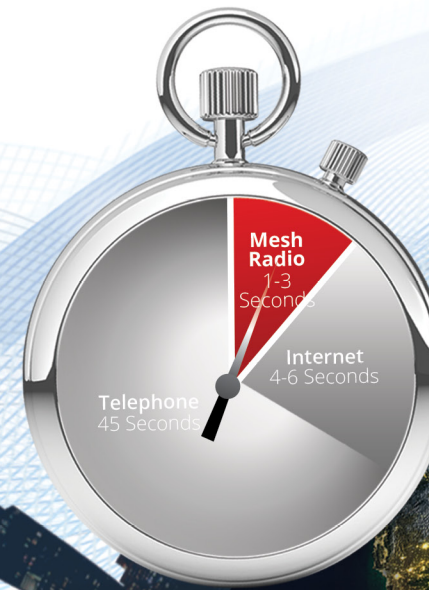

Don't trust your home or business to outdated alarm transmission systems that are slow, can fail, or be rendered inoperative when they are needed most.

Advanced wireless mesh radio technology is the most reliable and fastest method available in the security industry for alarm transmission.

Security Solutions for Your Home & Business

Your alarm system is only as reliable as its ability to transmit alarm signals to the Central Monitoring Station.

More and more businesses are bypassing legacy telephone networks in favor of leading edge alarm communications while most people are moving away from reliance on landlines in their homes.

Our private networks are owned and operated by us without reliance on public service providers. With mesh radio technology, you can eliminate phone lines and save on monthly telecommunication fees. Smart routing offers high reliability and significantly faster signal transmission speed, giving you total security for peace of mind.

Fast, faster

A fire can double in size and intensity every 30 seconds.

When seconds count and lives depend on it, the choice is clear for life safety and security.

Patented mesh radio technology provides the quickest response time possible. Alarm signals are delivered in just 1-3 seconds.